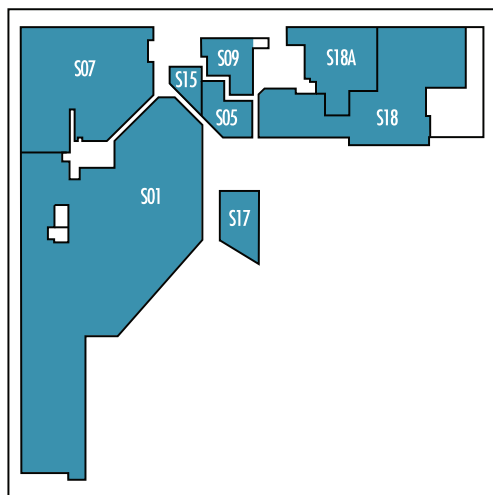

SERVICES & GENERAL

Australia Post	48
BWS	15
Corn Maiden Gallery	K5
Curves	S05
EB Games	30
Flight Centre	16B
Flyabout Travel	11A
Havig & Jackson Real Estate	52/53A
Hi Speed Internet Kiosk	K4
NewsXpress Lutwyche	13
Peerless Dry Cleaning (Lower level, not on map)	K1
Super Cobbler	K2
Tabacco Station	45B
Wanna Go Car Wash (Level 2, not on map)	B1

FOURTH FLOOR SUITES

MAJORS

Aldi	M2
Coles	M1

FRESH FOOD & EATERIES

Baker's Delight	29
Ispa Kebab	22
Lutwyche Fruit Market	26
Lutwyche Seafoods	23
Michel's Patisserie	K6
Sandwich City	20
Sushi1	19
The Meat Men	25
Valentino's Cafe	18